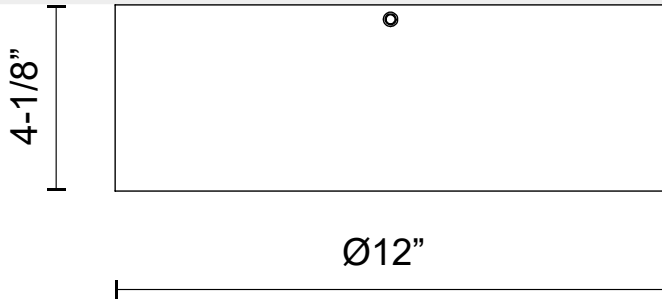

alora mood

P. 1.855.855.8926

CANADA: 19054 28TH Avenue Surrey - BC V3Z 6M3

USA: 3035 E. Lone Mountain Rd - Las Vegas, NV, 89081

BRISBANE FM556012

FIXTURE DIMENSIONS	D12" x H4-1/8"
LAMP TYPE	E26
MAX WATTAGE	60W
BULB QTY	2
BULBS INCLUDED	No
VOLTAGE	120V
GLASS DETAILS	Frosted Glass
MATERIAL	Glass; Steel;
LOCATION	Dry
PAINT FINISH	AG01; MB01;

[D - Diameter, L - Length, W - Width, H - Height, E - Extension]

AVAILABLE FINISHES:

FM556012AG
Aged Gold

FM556012MB
Matte Black

*For complete warranty terms, please visit: www.aloralighting.com/warranty

WWW.ALORAMOOD.COM